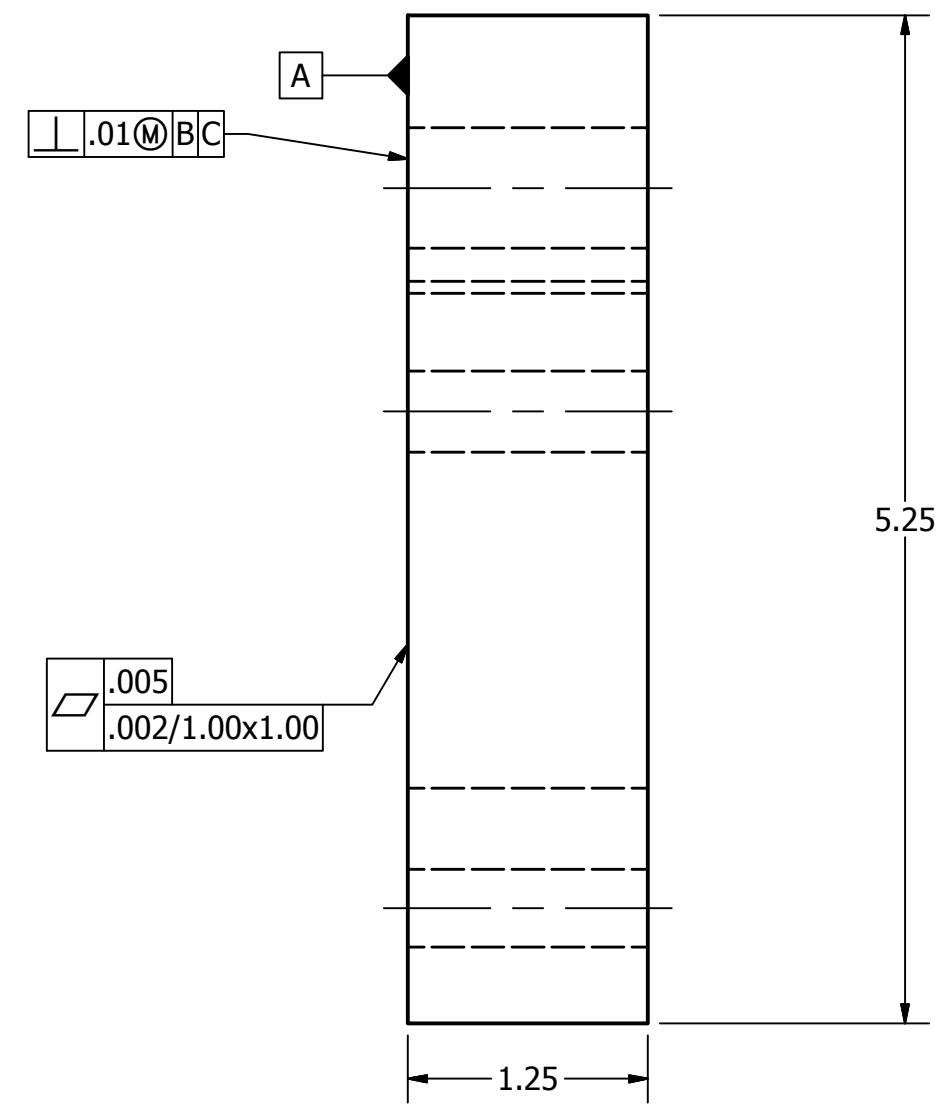

SPACER PART
SCALE 1 : 1

PARTS LIST			
ITEM	QTY	PART NUMBER	DESCRIPTION
1	1	FIG 16-221 SPACER PART.ipj	

DRAWN	MARK SABARIA	4/12/2010	TITLE	
CHECKED			FIG 16-221 SPACER	
QA			SIZE	DWG NO
MFG			B	FIG 16-221 SPACER
APPROVED			SCALE	REV
				1