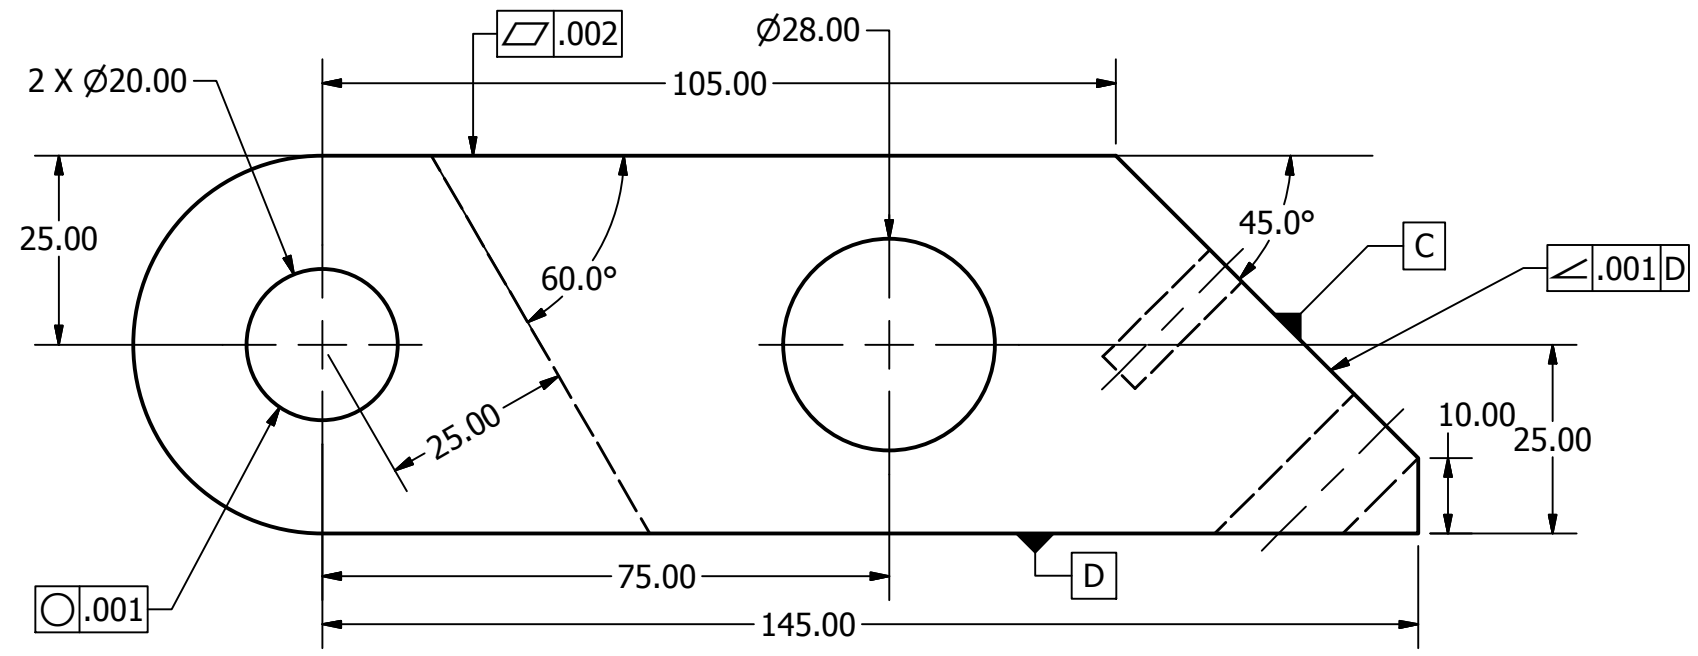

4

3

2

1

PARTS LIST

ITEM	QTY	PART NUMBER	DESCRIPTION
1	1	FIG 7-55 DOVETAIL BRACKET PART	

VIEW B-B
SCALE 1 : 1

DOVETAIL BRACKET
SCALE 1 : 1

DRAWN	MARK SABARIA	4/8/2010	TITLE	
CHECKED			FIG 7-55 DOVETAIL	
QA			SIZE	DWG NO
MFG			B	FIG 7-55 DOVETAIL BRCKT
APPROVED			SCALE	REV
				SHEET 1 OF 1

4

3

2

1