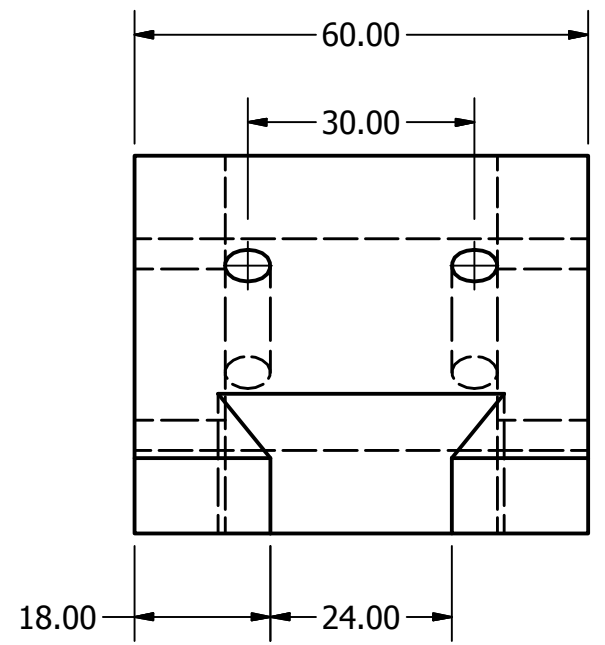

4

3

2

1

PARTS LIST

ITEM	QTY	PART NUMBER	DESCRIPTION
1	1	FIG 7-55 DOVETAIL BRACKET PART	

VIEW B-B
SCALE 1 : 1

DOVETAIL BRACKET
SCALE 1 : 1

DRAWN	MARK SABARIA	4/8/2010	TITLE	
CHECKED			FIG 7-55 DOVETAIL	
QA			SIZE	DWG NO
MFG			B	FIG 7-55 DOVETAIL BRCKT
APPROVED			SCALE	REV
				SHEET 1 OF 1

4

3

2

1